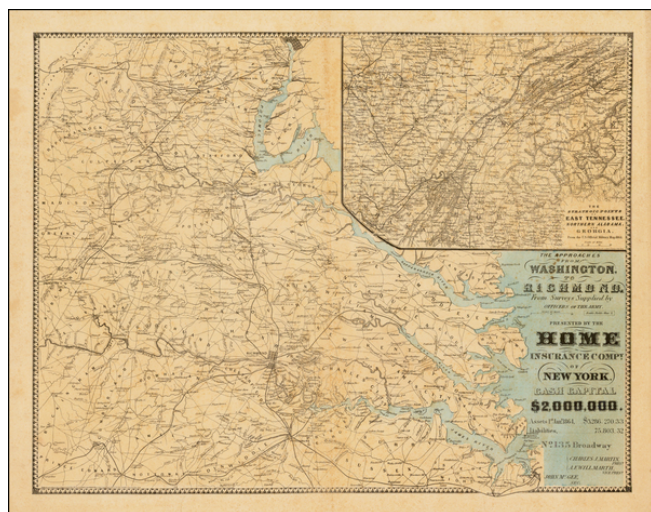

**Barry Lawrence Ruderman
Antique Maps Inc.**

7407 La Jolla Boulevard
La Jolla, CA 92037

www.raremaps.com

(858) 551-8500
blr@raremaps.com

**The approaches from Washington to Richmond. From Surveys Supplied by Officers of
The Army. Presented By the Home Insurance Compy. of New York . . .**

Stock#: 17789
Map Maker: Heald
Date: 1864
Place: New York
Color: Hand Colored
Condition: VG
Size: 25 x 19.5 inches
Price: SOLD

Description:

Map of eastern Virginia showing roads, railroads, towns, drainage, and some relief by hachures.

Battlefields are identified by crossed swords. Inset: The strategic points of east Tennessee, northern Alabama, and Georgia, from the U.S. official military map.

Interesting privately printed work.

Detailed Condition: