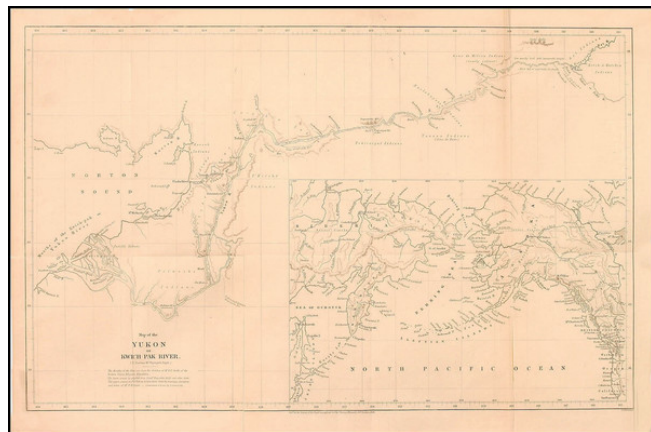

Stock#: 17772
Map Maker: Arrowsmith
Date: 1868
Place: London
Color: Uncolored
Condition: VG
Size: 18 x 11.5 inches
Price: SOLD

Description:

Detailed map of part of Canada and Alaska, illustrating the course of the Yukon River from its source to Norton Sound.