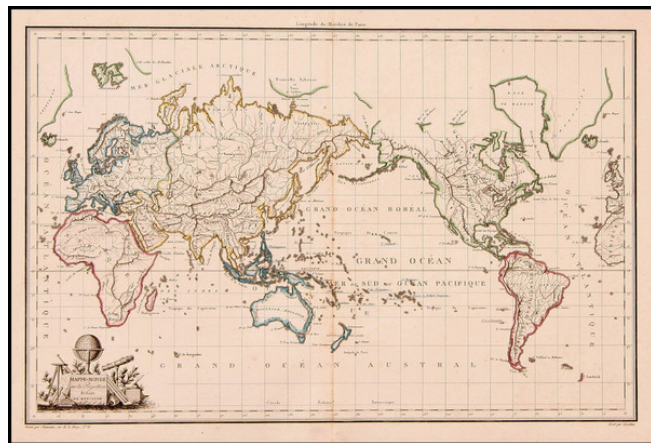

Barry Lawrence Ruderman Antique Maps Inc.

7407 La Jolla Boulevard
La Jolla, CA 92037

www.raremaps.com

(858) 551-8500
blr@raremaps.com

Mappe-Monde sur La Projection De Mercator

Stock#: 17768
Map Maker: Lapie
Date: 1816
Place: Paris
Color: Outline Color
Condition: VG+
Size: 22 x 15.5 inches
Price: SOLD

Description:

Highly detailed large format map of the World, centered on Australia, with the Americas in the east.

Antarctica is just beginning to take shape south of Tierra del Fuego, with the naming of Terre de la Trinite. The NW Coast of America is still somewhat primitive, although the NW passage is now clearly defined. Australia is called Notasie ou Nouvelle Hollande, a rare appearance of this name on a map. Remarkable detail throughout. Decorative swash lettering in the title. Beginning in the early 19th Century, Lapie was one of the leading French mapmakers, at a time when much of the great exploration and travel literature was being published in French. Lapie was often the engraver of maps which were included in these books. As a result, he often incorporated the most recent information and discoveries in his maps, often appearing prior to the official report from which the information derived. His maps are now prized for their detail, accuracy and attractive engraving style.