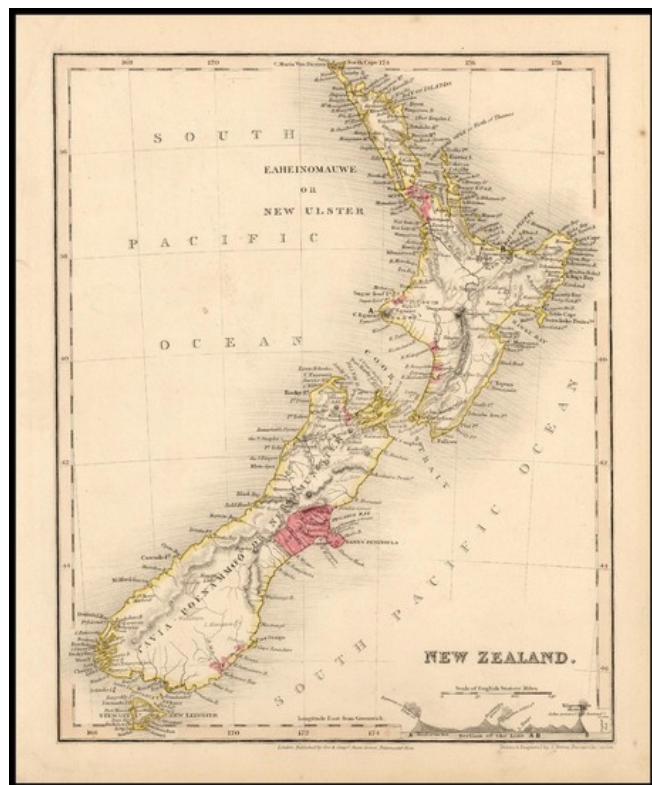

Barry Lawrence Ruderman Antique Maps Inc.

7407 La Jolla Boulevard
La Jolla, CA 92037

www.raremaps.com

(858) 551-8500
blr@raremaps.com

New Zealand

Stock#: 17359
Map Maker: Dower
Date: 1860
Place: London
Color: Hand Colored
Condition: VG
Size: 8.25 x 10.25 inches
Price: SOLD

Description:

Detailed map of New Zealand, which includes Maori names for each of the islands. Nice detail, especially along the coastline.

Detailed Condition: