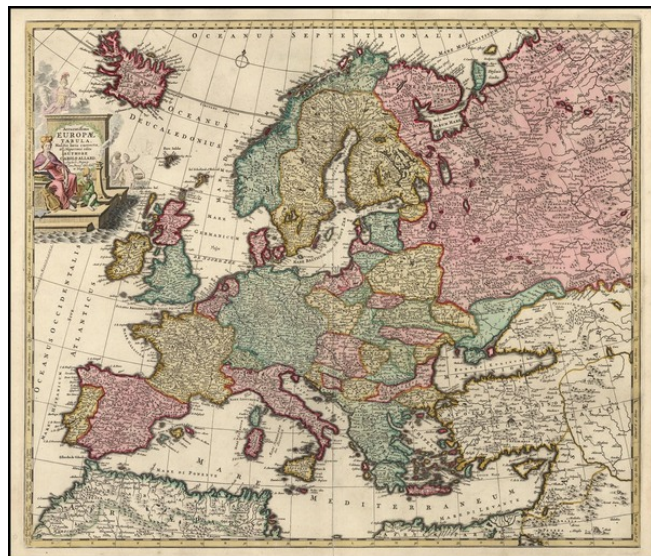

Barry Lawrence Ruderman Antique Maps Inc.

7407 La Jolla Boulevard
La Jolla, CA 92037

www.raremaps.com

(858) 551-8500
blr@raremaps.com

Accuratissima Europae Tabula Multis locis correcta et Nuperrime edita

Stock#: 17242
Map Maker: Allard
Date: 1695
Place: Amsterdam
Color: Hand Colored
Condition: VG
Size: 22.5 x 19 inches
Price: SOLD

Description:

Fine example of Carel Allard's scarce map of Europe, embellished with an elegant cartouche.

Carel Allard is best known as a map engraver and publisher, but was also an active print maker in Amsterdam. His technical skill and bold style is wonderfully exemplified in this striking image. The Allard family ran an active publishing business in Amsterdam during the latter half of the seventeenth century. Most of their publications consisted of large atlases of maps and town plans by Blaeu, Jansson, and Visscher. They also occasionally issued separately published prints.