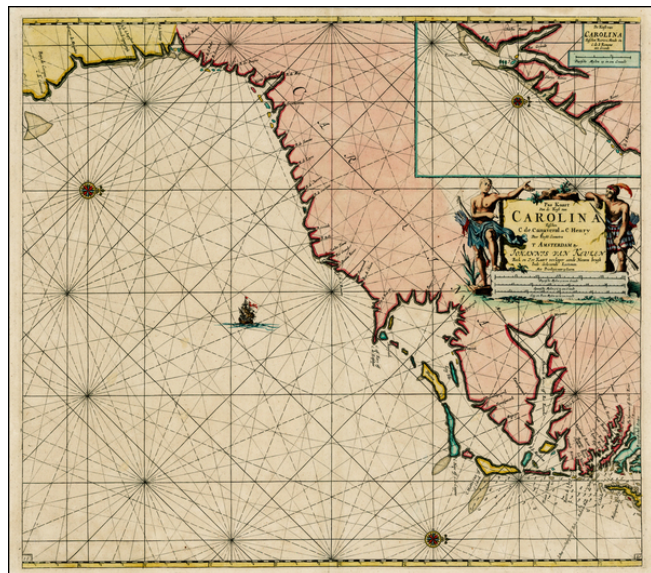

Stock#: 17187
Map Maker: Van Keulen
Date: 1684 (1699)
Place: Amsterdam
Color: Hand Colored
Condition: VG
Size: 23 x 20 inches
Price: \$2,500.00

Description:

Striking full color example of Van Keulen's map of the coastline from Cape Charles and the mouth of the Rappahanock River to Cape Canaveral, with a large inset of the region around Charleston Harbor, extending to C. de S. Romano.

Nice early delineation of the Albermarle Sound. One of the most decorative early maps of the coastal regions from southern Virginia to Northern Florida, which would serve as a prototype for maps for the next 50 years. Ornate title cartouche. A fine full color example of this seminal map.