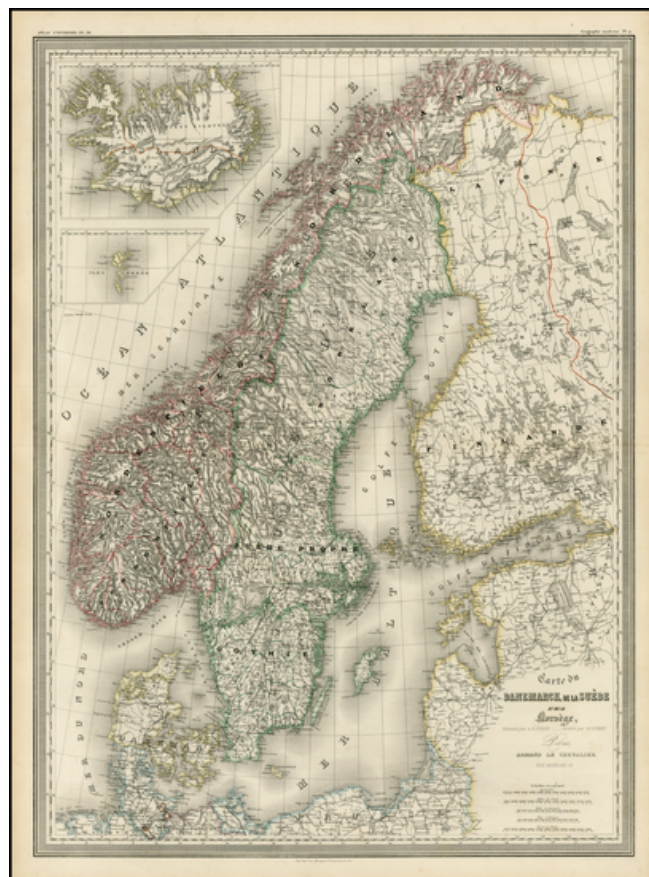

Barry Lawrence Ruderman Antique Maps Inc.

7407 La Jolla Boulevard
La Jolla, CA 92037

www.raremaps.com

(858) 551-8500
blr@raremaps.com

Carte Du Danemarck, De La Suede et de la Norvege...

Stock#: 17009
Map Maker: Dufour
Date: 1854
Place: Paris
Color: Hand Colored
Condition: VG+
Size: 30 x 21 inches
Price: SOLD

Description:

Gorgeous large format map of Scandinavia, with a large inset of Iceland and the Faroes. Extremely detailed. Shows roads, rivers, lakes, mountains, fjords, railroads, etc. One of the best large format maps commercial atlas maps of this region during the mid-19th Century.

Published in Dufour's *Atlas Universel*.

Detailed Condition: