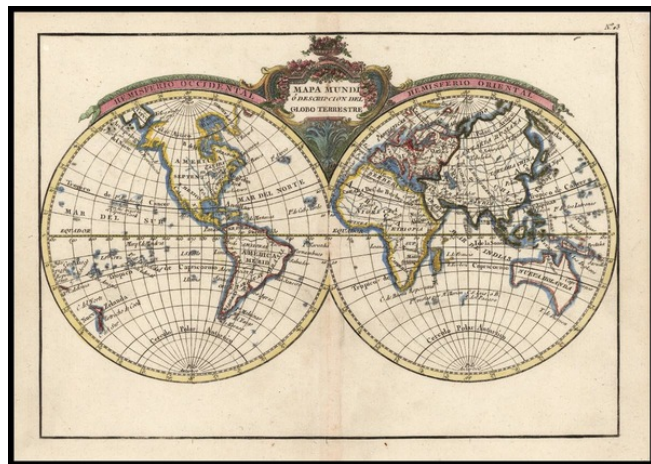

## Mapa Mundi O Description Del Globo Terrestre

**Stock#:** 16950  
**Map Maker:** Anonymous  
**Date:** 1750  
**Place:** Madrid ?  
**Color:** Hand Colored  
**Condition:** VG+  
**Size:** 10 x 7 inches  
**Price:** SOLD

### Description:

Rare Double Hemisphere map of the World. Shows Nueva Hollanda (Australia), curious NW Coast of America and other interesting details. The first time we have ever seen the map.