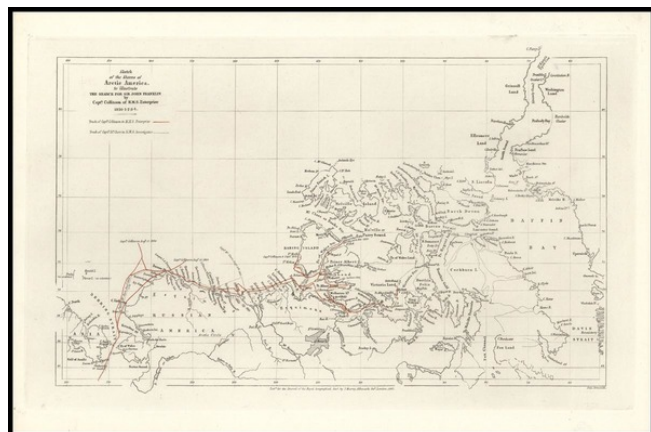

**Barry Lawrence Ruderman  
Antique Maps Inc.**

7407 La Jolla Boulevard  
La Jolla, CA 92037

www.raremaps.com

(858) 551-8500  
blr@raremaps.com

---

**Sketch of the Shores of Arctic America, to illustrate The Search For Sir John Franklin  
by Capt. Collinson of H.M.S. Enterprise 1850 1-2-3-4.**

**Stock#:** 16931  
**Map Maker:** Arrowsmith  
**Date:** 1855  
**Place:** London  
**Color:** Outline Color  
**Condition:** VG  
**Size:** 12 x 7 inches  
**Price:** SOLD

**Description:**

Detailed map showing Collinson's route in search of Franklin.

Published for the Journal of the Royal Geographical Society by J Murray. Shows many interesting notes and observations along the routes.

**Detailed Condition:**