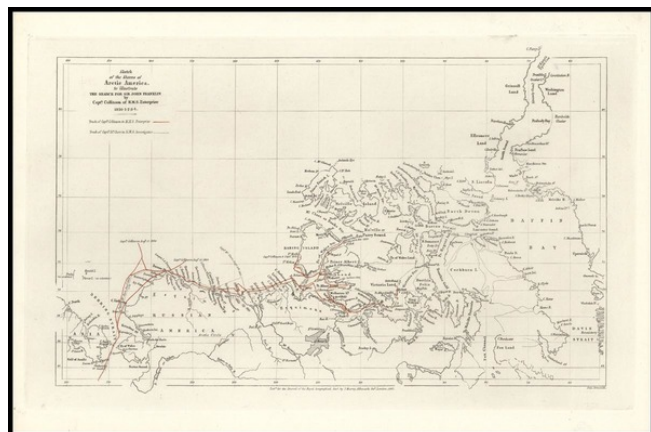

**Barry Lawrence Ruderman
Antique Maps Inc.**

7407 La Jolla Boulevard
La Jolla, CA 92037

www.raremaps.com

(858) 551-8500
blr@raremaps.com

**Sketch of the Shores of Arctic America, to illustrate The Search For Sir John Franklin
by Capt. Collinson of H.M.S. Enterprise 1850 1-2-3-4.**

Stock#: 16931
Map Maker: Arrowsmith
Date: 1855
Place: London
Color: Outline Color
Condition: VG
Size: 12 x 7 inches
Price: SOLD

Description:

Detailed map showing Collinson's route in search of Franklin.

Published for the Journal of the Royal Geographical Society by J Murray. Shows many interesting notes and observations along the routes.

Detailed Condition: