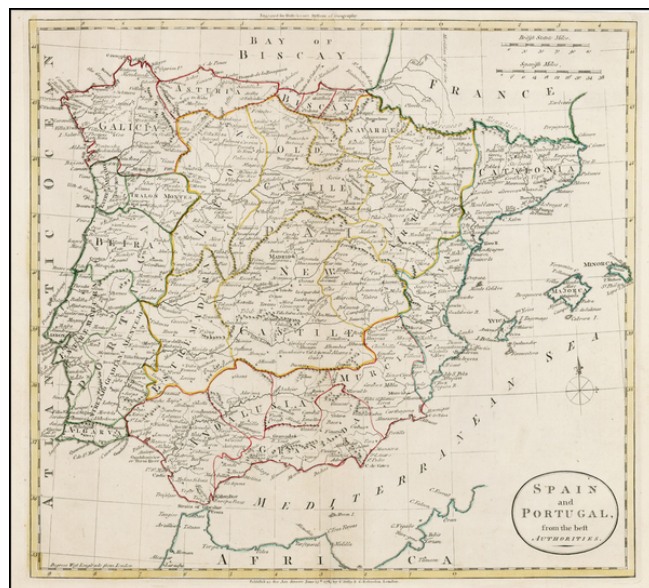

## Spain and Portugal from the best Authorities (with the Balearic Islands)

**Stock#:** 16920  
**Map Maker:** Robinson & Dilly  
**Date:** 1785  
**Place:** London  
**Color:** Outline Color  
**Condition:** VG  
**Size:** 14 x 12 inches  
**Price:** SOLD

### Description:

Detailed map of Spain, Portugal and the Balearic Islands.