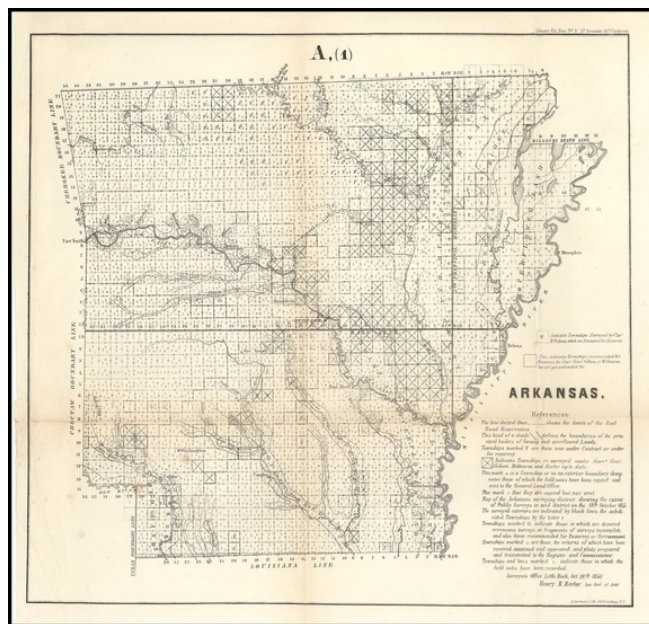

Barry Lawrence Ruderman Antique Maps Inc.

7407 La Jolla Boulevard
La Jolla, CA 92037

www.raremaps.com

(858) 551-8500
blr@raremaps.com

Arkansas

Stock#: 16911
Map Maker: U.S. State Surveys
Date: 1856
Place: Washington
Color: Uncolored
Condition: VG
Size: 16 x 15.5 inches
Price: \$35.00

Description:

Detailed map of Arkansas, showing the progress of the early state surveys.

Detailed Condition:

Paper is wrinkled bottom left and a bit of toning on the folds.