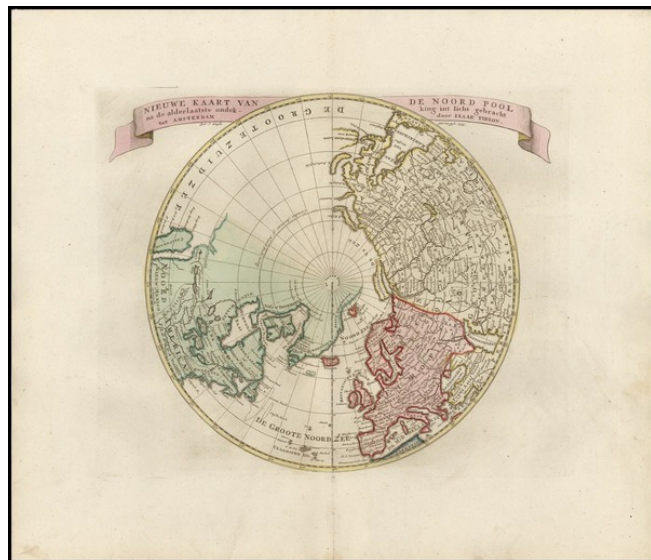

Stock#: 16895
Map Maker: Tirion
Date: 1754
Place: Amsterdam
Color: Hand Colored
Condition: VG+
Size: 13 x 11 inches
Price: SOLD

Description:

Terrific map of the Northern Hemisphere and North Pole, which shows the NE Passage, but no definite NW Passage. California is shown as an Island, along with the River systems of North America. Nice detail in the Polar regions, especially New Denmark and Greenland and in Asia and Europe. A fine example of this decorative map.