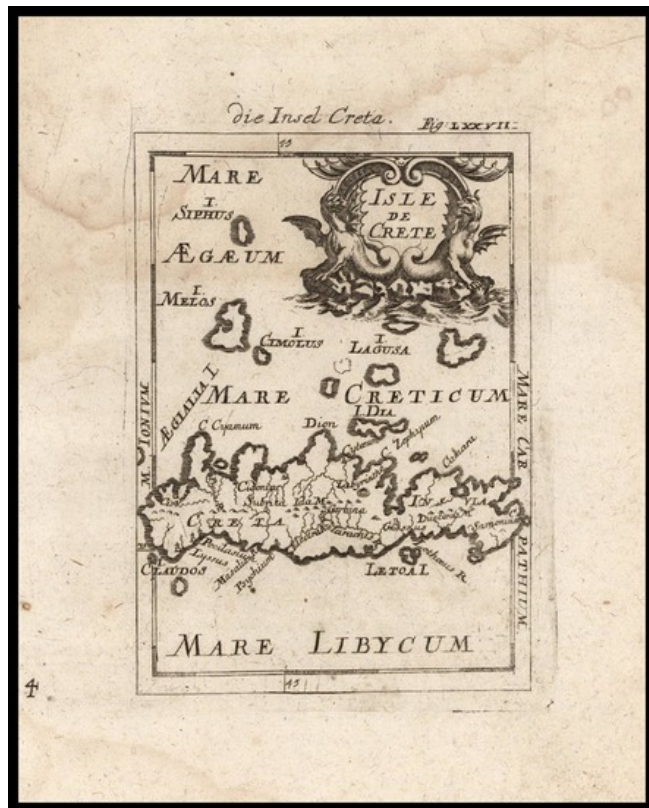

Barry Lawrence Ruderman Antique Maps Inc.

7407 La Jolla Boulevard
La Jolla, CA 92037

www.raremaps.com

(858) 551-8500
blr@raremaps.com

Isle de Crete

Stock#: 16835
Map Maker: Mallet
Date: 1686
Place: Frankfurt
Color: Uncolored
Condition: VG
Size: 4 x 6 inches
Price: SOLD

Description:

Detailed map of Crete, with a decorative cartouche, from Mallet's monumental work.

Detailed Condition:

Faint dampstain