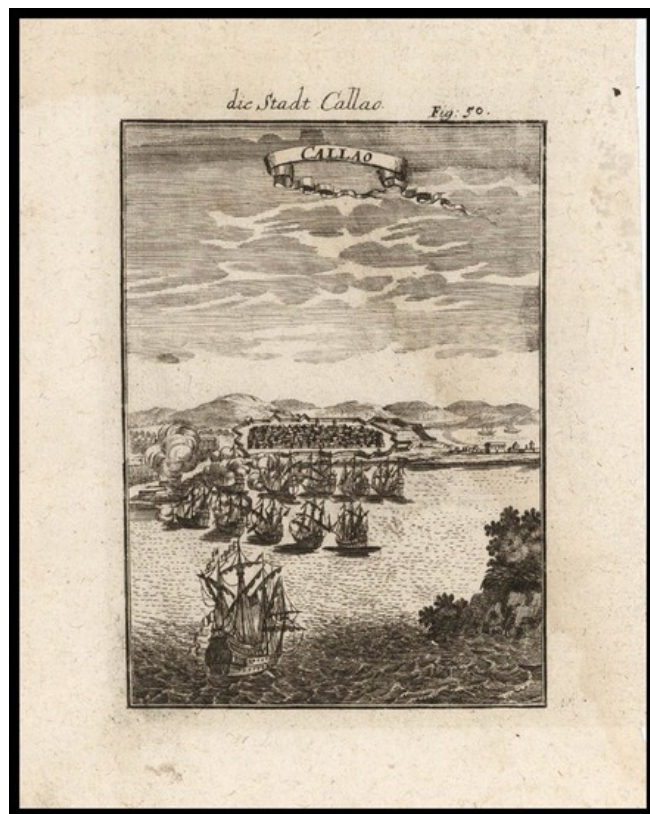

Barry Lawrence Ruderman Antique Maps Inc.

7407 La Jolla Boulevard
La Jolla, CA 92037

www.RareMaps.com

(858) 551-8500
blr@RareMaps.com

Callao

Stock#: 16791
Map Maker: Mallet
Date: 1683
Place: Paris
Color: Uncolored
Condition: VG+
Size: 5.5 x 4 inches
Price: \$65.00

Description:

Excellent birdseye view of this Peruvian city from the harbor, featuring sailing ships and fortifications. Mallet's multi-volume work is one of the most famous and comprehensive illustrated works of the 17th Century, which is prized for its excellent illustrations and strong engraving quality.