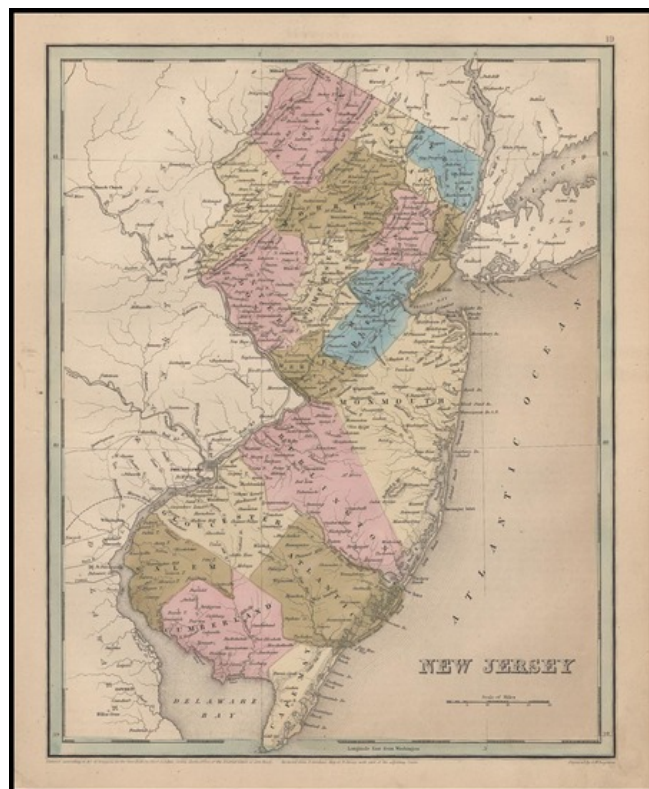

Barry Lawrence Ruderman Antique Maps Inc.

7407 La Jolla Boulevard
La Jolla, CA 92037

www.raremaps.com

(858) 551-8500
blr@raremaps.com

New Jersey

Stock#: 16752
Map Maker: Bradford
Date: 1841
Place: Boston
Color: Hand Colored
Condition: VG
Size: 14 x 11.5 inches
Price: SOLD

Description:

Interesting and detailed map of New Jersey, from an early edition of Bradford's Atlas. The map is colored by counties and shows towns, rivers, lakes, and other important places.

Detailed Condition:

Minor toning