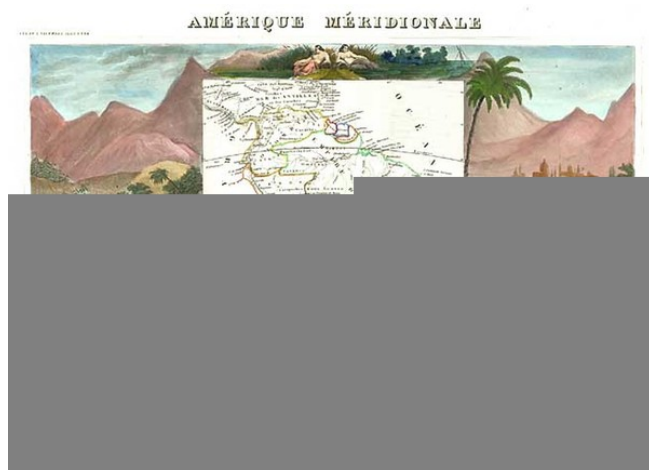

## Amerique Meridionale

**Stock#:** 1675  
**Map Maker:** Levasseur  
**Date:** 1845  
**Place:** Paris  
**Color:** Outline Color  
**Condition:** VG+  
**Size:** 16 x 13 inches  
**Price:** SOLD

### Description:

Decorative map of the continent surrounded by allegorical vignettes. Engraved by Raimond Bonheur, father of the famous French artist Rosa Bonheur.