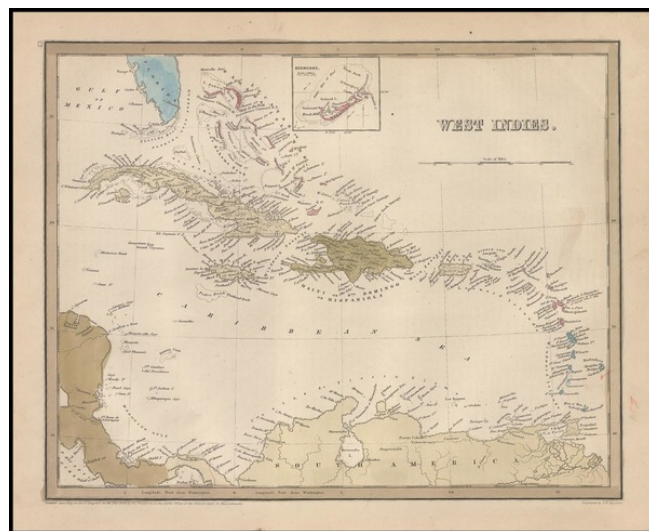

Barry Lawrence Ruderman Antique Maps Inc.

7407 La Jolla Boulevard
La Jolla, CA 92037

www.raremaps.com

(858) 551-8500
blr@raremaps.com

West Indies [Bermuda Inset]

Stock#: 16743
Map Maker: Bradford
Date: 1841
Place: Boston
Color: Hand Colored
Condition: VG
Size: 14 x 11.5 inches
Price: SOLD

Description:

Detailed map of the West Indies and South Florida, with an inset of Bermuda. Bradford's atlas was a departure from other atlases of the period. Along with HS Tanner, Bradford produced an elegant, well engraved large format atlas on high quality paper. The 1830s were a fascinating transitional period in the US and in domestic cartographic publishing. Bradford's work is without question an important part of this era. The maps were engraved by GW Boynton or S.Stiles, Sherman & Smith.