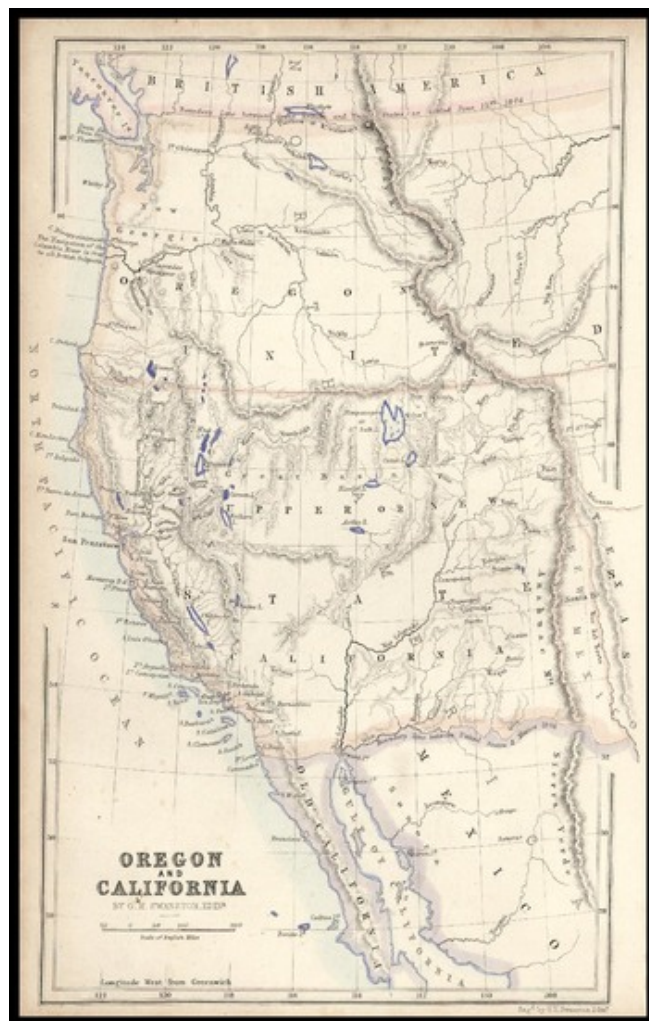

Barry Lawrence Ruderman Antique Maps Inc.

7407 La Jolla Boulevard
La Jolla, CA 92037

www.raremaps.com

(858) 551-8500
blr@raremaps.com

Oregon and California

Stock#: 16685
Map Maker: Fullarton & Co.
Date: 1849
Place: London & Edinburgh
Color: Hand Colored
Condition: VG+
Size: 9 x 6 inches
Price: SOLD

Description:

Interesting early map of the West, at the time of the California Gold Rush. Includes nice detail, in California and along the Columbia River and Rio Colorado River. Pre-Gadsden Purchase Border. A note in the Pacific states that Navigation of the Columbia River is free to all British Subjects.