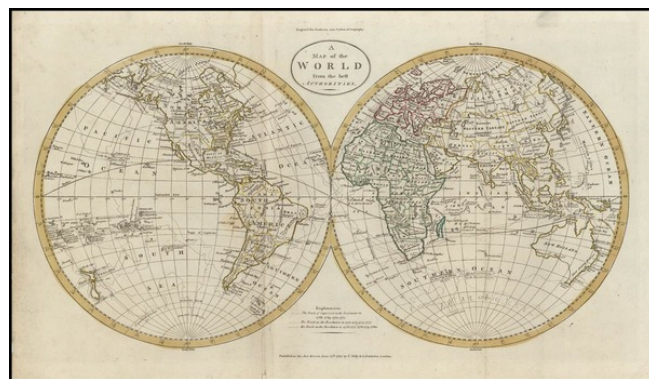

## A Map of the World from the best Authorities . . .

**Stock#:** 16662  
**Map Maker:** Guthrie  
**Date:** 1785  
**Place:** London  
**Color:** Outline Color  
**Condition:** VG  
**Size:** 21 x 10.5 inches  
**Price:** SOLD

### Description:

Detailed map of the World, showing tracks of Captain James Cook in his 3 voyages in great detail. The map is extensively annotated with information on the explorations of a number of regions on the map in the 1770s, primarily deriving from Cook. New Zealand is shown. Australia retains it's a mostly conjectural mid-18th Century Coastline. No sign of Antarctica. Fascinating transitional mapping of Alaska and NW America.