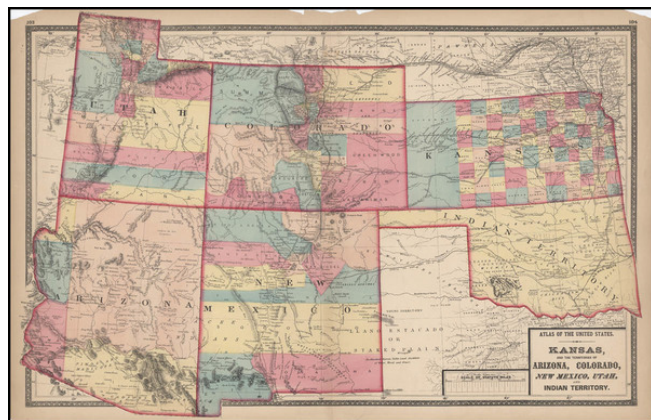

Barry Lawrence Ruderman Antique Maps Inc.

7407 La Jolla Boulevard
La Jolla, CA 92037

www.raremaps.com

(858) 551-8500
blr@raremaps.com

Kansas, And The Territories of Arizona, Colorado, New Mexico, Utah and Indian Territory

Stock#: 16565
Map Maker: Gray & Walling
Date: 1872
Place: Boston
Color: Hand Colored
Condition: VG
Size: 25 x 16.5 inches
Price: SOLD

Description:

Scarce double page map of the region, showing only a few counties in Arizona, New Mexico, Utah and Colorado and none in Indian Territory. Lots of Indian Information, early mail routes, roads forts, and other details. A nice example of this scarce map.