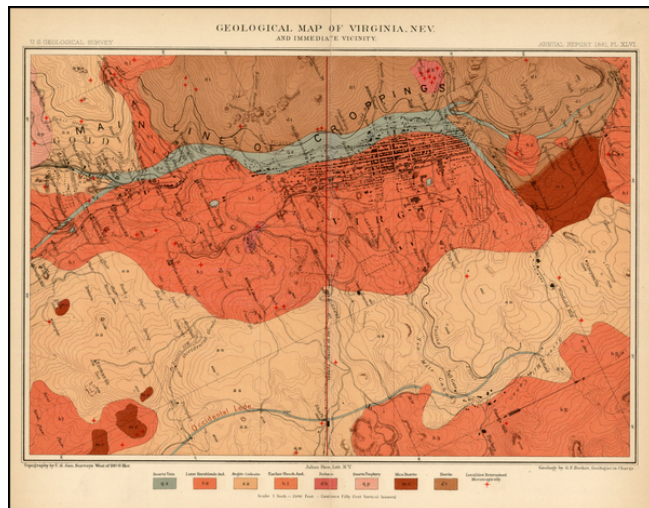

Barry Lawrence Ruderman Antique Maps Inc.

7407 La Jolla Boulevard
La Jolla, CA 92037

www.raremaps.com

(858) 551-8500
blr@raremaps.com

Geological Map of Virginia, Nev. and Immediate Vicinity

Stock#: 16558
Map Maker: U.S. Geological Survey
Date: 1881
Place: Washington
Color: Color
Condition: VG+
Size: 12.25 x 8.5 inches
Price: SOLD

Description:

Geological map of the area around Virginia City, Nevada.

Detailed Condition: