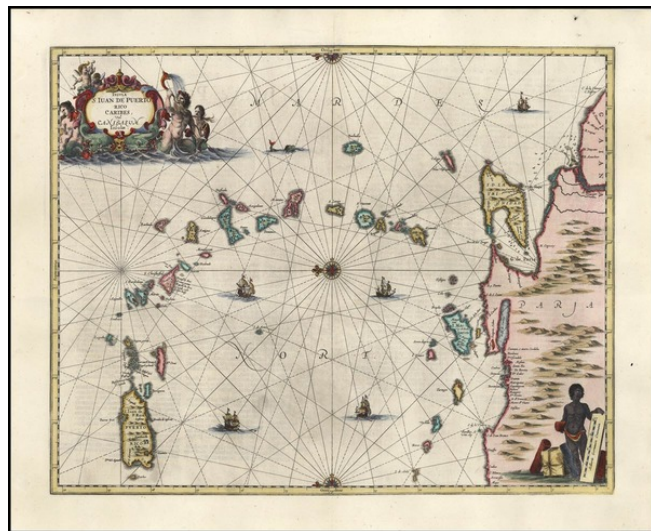

**Barry Lawrence Ruderman
Antique Maps Inc.**

7407 La Jolla Boulevard
La Jolla, CA 92037

www.raremaps.com

(858) 551-8500
blr@raremaps.com

Insula S. iuan De Puerto Rico Caribes uvel Canibasum Insulae

Stock#: 16540
Map Maker: Jansson
Date: 1650
Place: Amsterdam
Color: Hand Colored
Condition: VG+
Size: 20 x 16 inches
Price: SOLD

Description:

Fine example of Jansson's map of the Windward Islands, from Puerto Rico to Trinidad and the Coast of Venezuela. Elaborate cartouche, compass rose and sailing ships. Gorgeous example, in fine color.