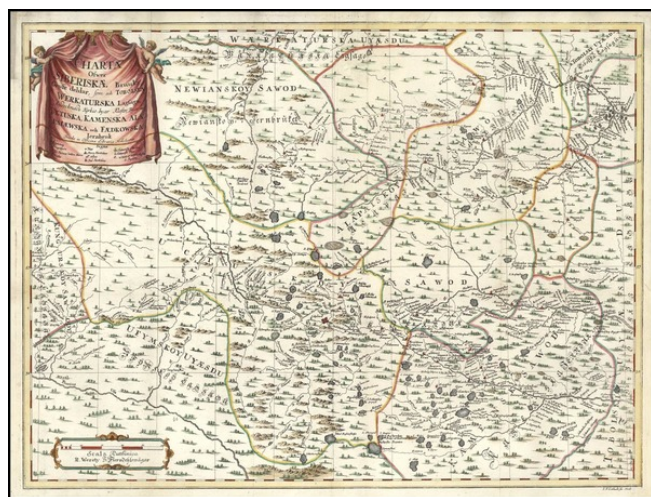

Barry Lawrence Ruderman Antique Maps Inc.

7407 La Jolla Boulevard
La Jolla, CA 92037

www.raremaps.com

(858) 551-8500
blr@raremaps.com

Charta Ofwer Siberiseae Bruuks Grufe dehtar, Som och Toboloska Werkaturska, Lagsaga . . . Uktuska, Kamenska, Ala Paiewska och Faedkowsak Iernbruk . . .

Stock#: 16464
Map Maker: Leihzelt
Date: 1734
Place: Nuremberg
Color: Hand Colored
Condition: VG+
Size: 25.5 x 19 inches
Price: SOLD

Description:

Rare Swedish map of part of Russia, showing Siberia, Ufymkoy Uyaesdu, Uctuskoy, Alapaiskoy Sawod, Kamensk Sawod, Toboloski, Newianskoy Sawod, etc.

The map is apparently very rare. The notation at the bottom of the cartouche is Dresdae in Officina Libraria Hekeliana, the publishing house.

Detailed Condition: