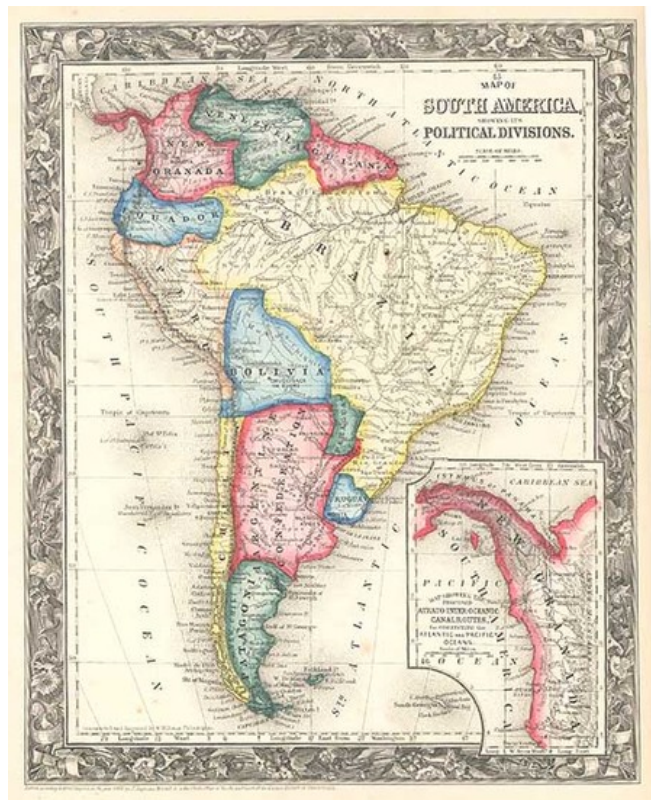

## Map Of South America, Showing It's Political Divisions

**Stock#:** 1643  
**Map Maker:** Mitchell Jr.  
**Date:** 1860  
**Place:** Philadelphia  
**Color:** Hand Colored  
**Condition:** VG+  
**Size:** 14 x 11 inches  
**Price:** SOLD

### Description:

Decorative map of South America with insets of Canal Routes, etc. An excellent map, published at the tail end of the Century of Revolution in South America and showing primarily the new Independent Republics. Decorative floral border. SA Mitchell Jr. acquired his father's former business from DeSilver in 1860 and relaunched a very successful atlas publishing business which survived another 20+ years, before licensing and selling off much of his inventory and rights. From the rare first edition.