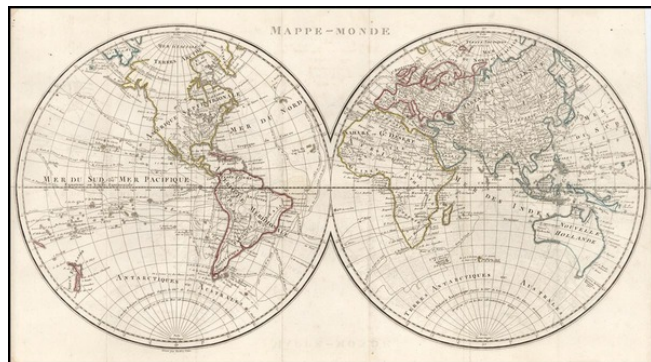

Barry Lawrence Ruderman Antique Maps Inc.

7407 La Jolla Boulevard
La Jolla, CA 92037

www.raremaps.com

(858) 551-8500
blr@raremaps.com

Mappe-Monde

Stock#: 16399
Map Maker: Tardieu
Date: 1785 (?)
Place: Paris
Color: Outline Color
Condition: VG
Size: 26 x 13 inches
Price: SOLD

Description:

Detailed map of the world, showing a curious NW Coast of America, Australia with mostly speculative coastlines, and New Zealand, shown as two islands. Extensive notes and tracks of the major 18th Century explorers. Scarce.