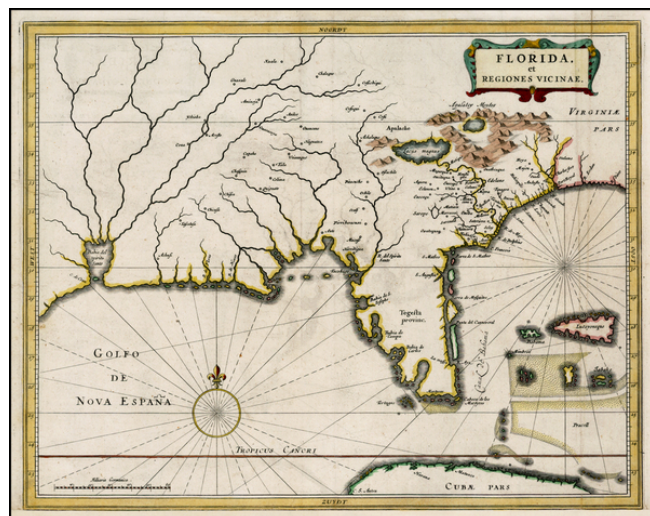

Barry Lawrence Ruderman Antique Maps Inc.

7407 La Jolla Boulevard
La Jolla, CA 92037

www.RareMaps.com

(858) 551-8500
blr@RareMaps.com

Florida et Regiones Vicinae

Stock#: 16395
Map Maker: De Laet
Date: 1630
Place: Leiden
Color: Hand Colored
Condition: VG
Size: 14 x 11 inches
Price: SOLD

Description:

One of the earliest obtainable maps of the Southeastern United States.

De Laet's description of America is arguably the finest of the 17th Century. The map was almost certainly engraved by Hessel Gerritsz, based upon the work of Claesz in 1602 and Jacques Le Moyne's map of Florida, with nomenclature drawn from Chaves map of 1584. An essential map for regional collectors.