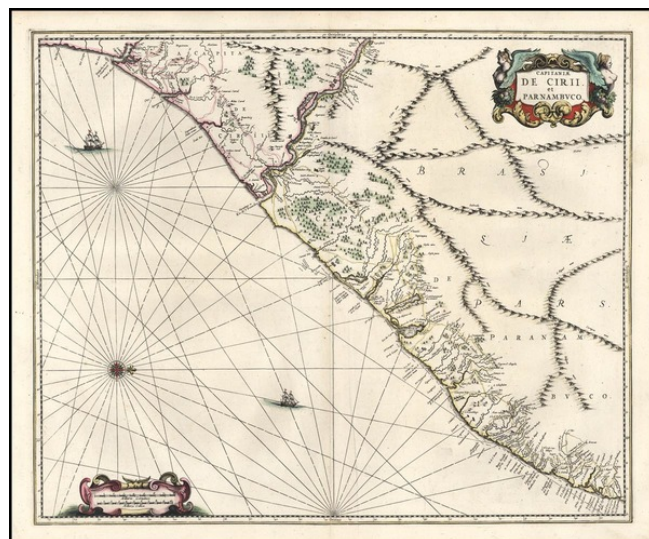

Barry Lawrence Ruderman Antique Maps Inc.

7407 La Jolla Boulevard
La Jolla, CA 92037

www.raremaps.com

(858) 551-8500
blr@raremaps.com

Capitania De Cirii et Parnambuco

Stock#: 16300
Map Maker: Blaeu / Barleus
Date: 1647
Place: Amsterdam
Color: Hand Colored
Condition: VG
Size: 18 x 16 inches
Price: SOLD

Description:

A flawless old color example of Barleus' map of a portion of Brazil, from his *ervm per Octennivm in Brasilia et alibi nuper gesterum sub Praefectura Illustrissimi Comitis I. Mavritii, Nassoviae, &c...* published by Blaeu in 1647. The Barleus edition of the maps appeared prior to the inclusion of the maps in the *Atlas Major* and can be distinguished by the lack of text on the verso. The Barleus is the scarcer of the states. This example extends from the Rio Formosa to the Rio Estremo and is centered on the Rio De San Francisco. This series of maps is one of the most coveted of all Brazilian maps from the 17th Century. Nice example, in gorgeous full original color.