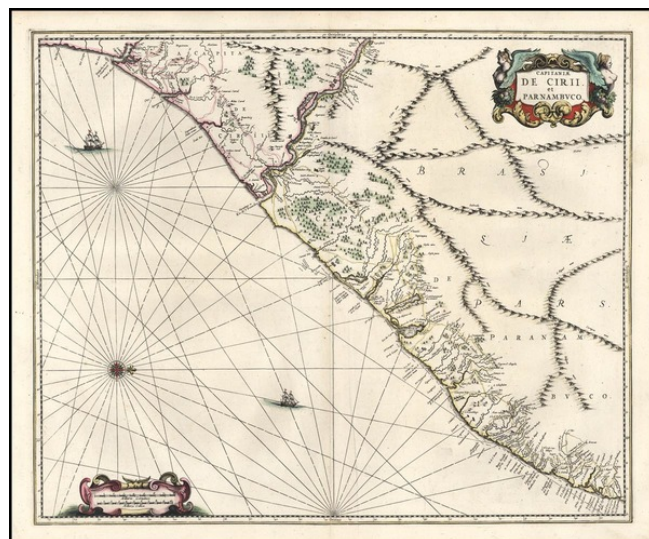

## Capitania De Cirii et Parnambuco

**Stock#:** 16300  
**Map Maker:** Blaeu / Barleus  
**Date:** 1647  
**Place:** Amsterdam  
**Color:** Hand Colored  
**Condition:** VG  
**Size:** 18 x 16 inches  
**Price:** SOLD

### Description:

A flawless old color example of Barleus' map of a portion of Brazil, from his *ervm per Octennivm in Brasilia et alibi nuper gesterum sub Praefectura Illustrissimi Comitis I. Mavritii, Nassoviae, &c...* published by Blaeu in 1647. The Barleus edition of the maps appeared prior to the inclusion of the maps in the *Atlas Major* and can be distinguished by the lack of text on the verso. The Barleus is the scarcer of the states. This example extends from the Rio Formosa to the Rio Estremo and is centered on the Rio De San Francisco. This series of maps is one of the most coveted of all Brazilian maps from the 17th Century. Nice example, in gorgeous full original color.