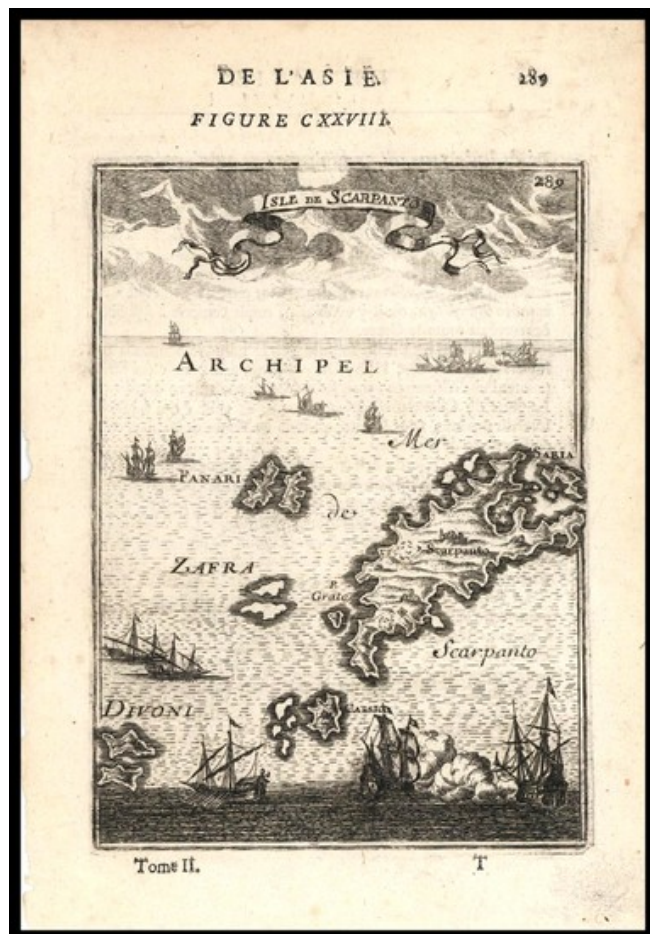

**Barry Lawrence Ruderman
Antique Maps Inc.**

7407 La Jolla Boulevard
La Jolla, CA 92037

www.raremaps.com

(858) 551-8500
blr@raremaps.com

Isle De Scarpanto (also Fanari, Zafra, Divoni etc.)

Stock#: 16197
Map Maker: Mallet
Date: 1683
Place: Paris
Color: Uncolored
Condition: VG
Size: 6 x 4 inches
Price: SOLD

Description:

Decorative map of the Greek Islands of Scarpanto and smaller neighboring islands, from Mallet's *Description de L'Univers*, first published in Paris in 1683.

Detailed Condition: