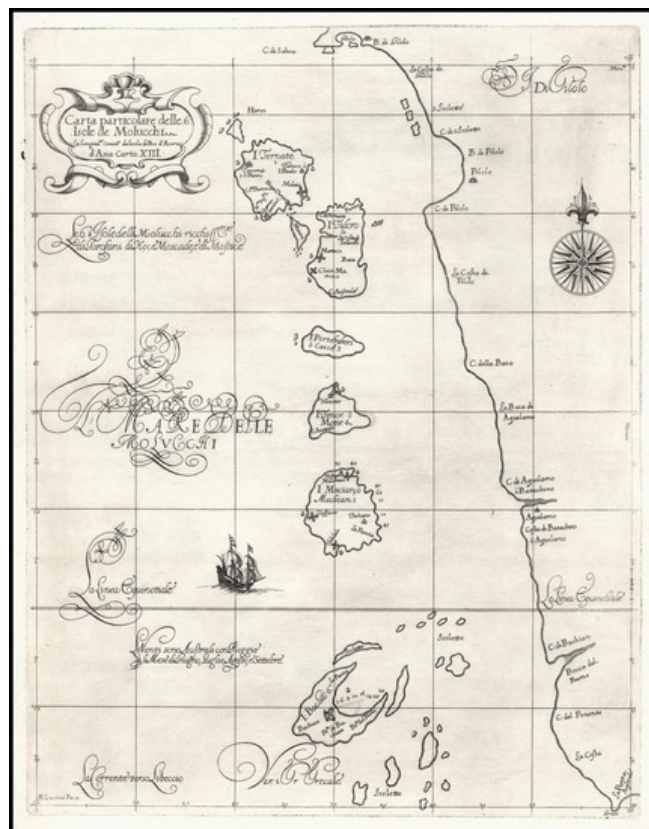

Barry Lawrence Ruderman Antique Maps Inc.

7407 La Jolla Boulevard
La Jolla, CA 92037

www.raremaps.com

(858) 551-8500
blr@raremaps.com

Carta particolare delle 6: Isole de Molucchi . . .

Stock#: 16070
Map Maker: Dudley
Date: 1647
Place: Venice
Color: Uncolored
Condition: VG
Size: 18 x 13.5 inches
Price: SOLD

Description:

Striking example of Robert Dudley's map of the Moluccas and Malay Coast, from Gilolo to La Punta Austerale and La Cosba. Fine dark impression, embellished by a compass rose and sailing vessel.