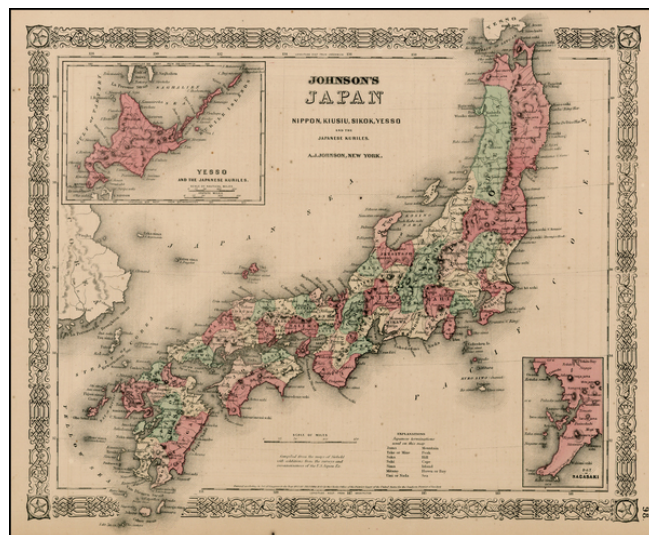

## Japan Nippon, Kiusiu, Sikok, Yesso and the Japanese Kuriles

**Stock#:** 15858  
**Map Maker:** Johnson  
**Date:** 1864  
**Place:** New York  
**Color:** Hand Colored  
**Condition:** VG  
**Size:** 16 x 13 inches  
**Price:** SOLD

### Description:

Detailed map of Japan, colored by Praefecture, with insets of Nagasaki and Yesso. Repaired tear on the bottom margin.