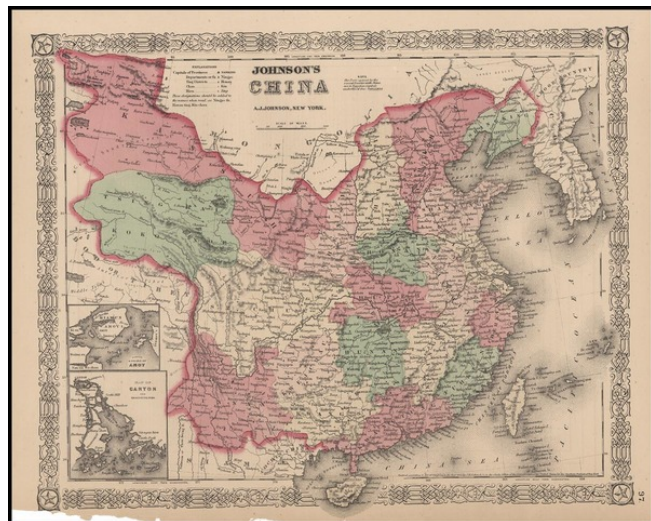

## Johnson's China

**Stock#:** 15856  
**Map Maker:** Johnson  
**Date:** 1864  
**Place:** New York  
**Color:** Hand Colored  
**Condition:** VG-  
**Size:** 16 x 13 inches  
**Price:** SOLD

### Description:

Detailed map of China and Korea, including Hainan and Formosa, with insets of Canton and Amboy. Coloured by provinces. Marginal tears along the bottom, cut up to the decorative border.