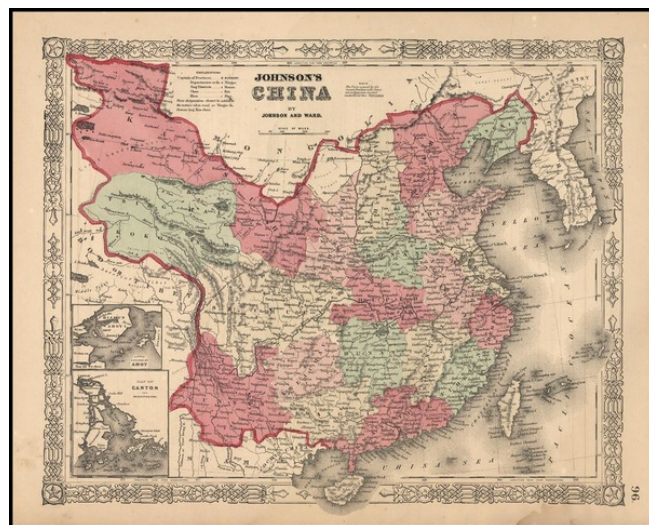

## Johnson's China

**Stock#:** 15838  
**Map Maker:** Ward & Johnson  
**Date:** 1865  
**Place:** New York  
**Color:** Hand Colored  
**Condition:** VG+  
**Size:** 16 x 13 inches  
**Price:** SOLD

### Description:

Detailed map of China and Korea, including Hainan and Formosa, with insets of Canton and Amboy.  
Coloured by provinces.