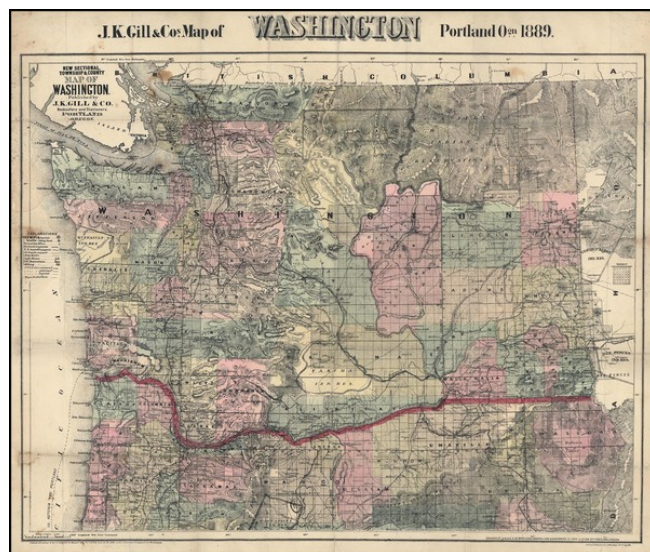

**Barry Lawrence Ruderman
Antique Maps Inc.**

7407 La Jolla Boulevard
La Jolla, CA 92037

www.raremaps.com

(858) 551-8500
blr@raremaps.com

**New Section Township & County Map of Washington. Published by J.K. Gill & Co.
Booksellers and Stationers. Portland Oregon.**

Stock#: 15733
Map Maker: Gill & Co.
Date: 1889
Place: Portland
Color: Hand Colored
Condition: VG
Size: 28 x 23 inches
Price: SOLD

Description:

Scarce separately issued map of Washington by J.K. Gill, the leading local seller of books and stationary in Portland at the time. Gill's maps of Oregon and Washington are highly prized for their detail and accuracy, being by far the best separately issued maps of the these areas available to collectors. This example has been flattened and backed with archival paper. A bit of minor staining and some tiny losses along the intersections of the folds, but generally a very nice example of the map, which rarely appears on the market in better condition.