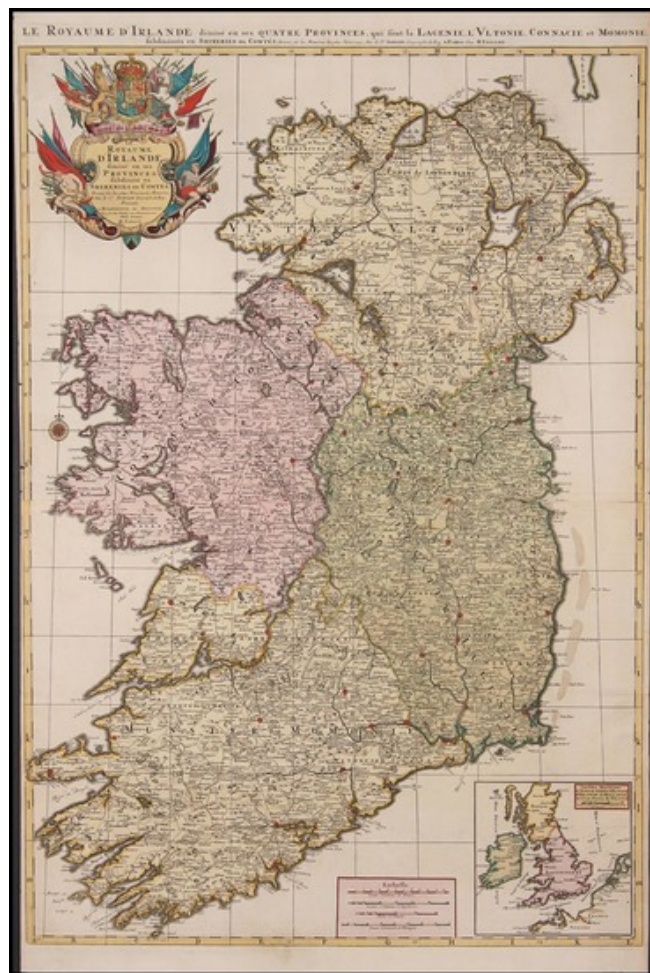

## Royaume D'Irlande divise en ses Provinces, Subdivise en Shireries ou Comtes...

**Stock#:** 1564  
**Map Maker:** Jaillot  
**Date:** 1692  
**Place:** Paris  
**Color:** Hand Colored  
**Condition:** VG  
**Size:** 35 x 24.5 inches  
**Price:** SOLD

### Description:

Spectacular full original color example of Jaillot's map of Ireland, one of the best large format maps of Ireland issued in the 18th Century. Shows towns, roads, rivers, lakes, counties, mountains, islands, banks and a host of other fine details. Stunning large cartouche, with coat of arms and other embellishments and a decorative compass rose. An unusual map large format map which almost never appears in full color. Minor marginal repair at the bottom, else a near flawless example.