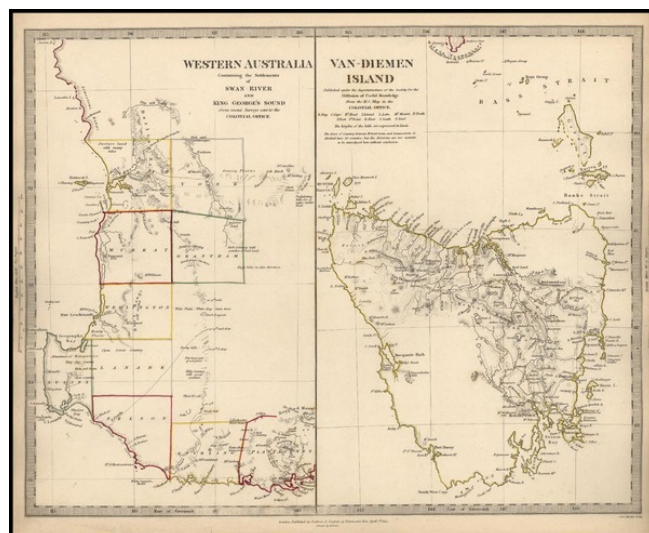

Barry Lawrence Ruderman Antique Maps Inc.

7407 La Jolla Boulevard
La Jolla, CA 92037

www.raremaps.com

(858) 551-8500
blr@raremaps.com

Western Australia containing the Settlements of Swan River and King George's Sound... [with] Van Diemen Island

Stock#: 15606
Map Maker: SDUK
Date: 1849
Place: London
Color: Outline Color
Condition: VG+
Size: 15.5 x 12 inches
Price: SOLD

Description:

Detailed maps of the regions, colored by counties. Shows towns, rivers, mountains, lakes, roads, islands, etc. Highly detailed maps of two newly settled regions of Australia. The Society for the Diffusion of Useful Knowledge was active from the 1830s through the 1860s and published some of the best regional maps of the era.