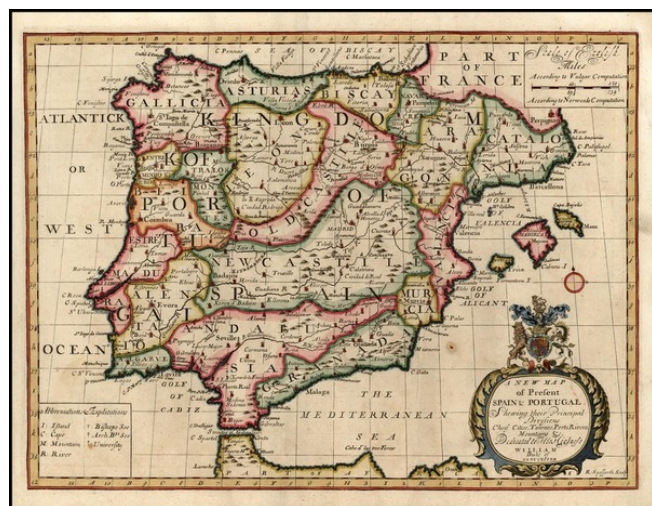

## A New Map of Present Spain & Portugal Shewing thier Principal Divisions Chief Cities, Townes, Ports, Rivers, Mountains &c.

**Stock#:** 15518  
**Map Maker:** Wells  
**Date:** 1712  
**Place:** Oxford  
**Color:** Hand Colored  
**Condition:** VG  
**Size:** 20 x 14.5 inches  
**Price:** SOLD

### Description:

Decorative map of the Iberian Peninsula, colored by regions. This decorative map was part of a set of 22 maps dedicated to William, Duke of Gloucester, who was then an 11 year old student at Oxford. Gorgeous full color example and a fine dark impression.