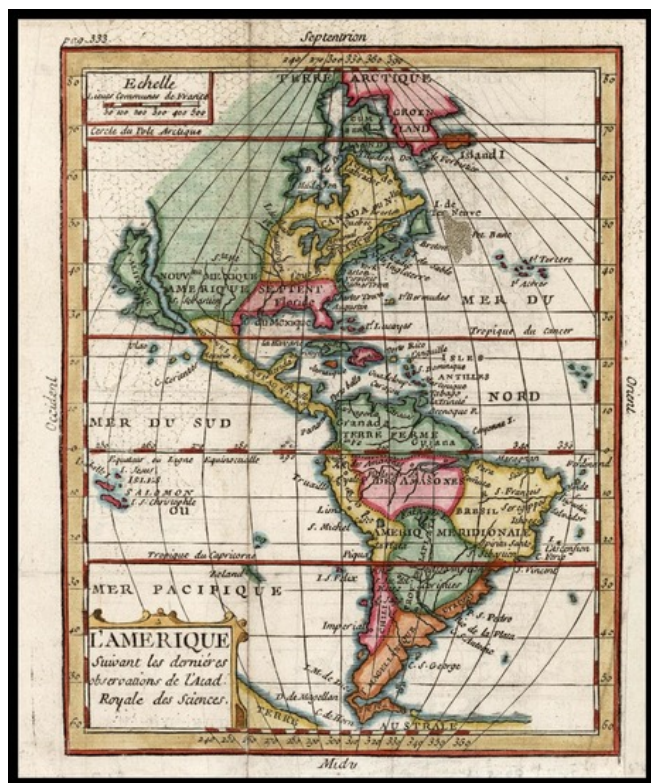

Barry Lawrence Ruderman Antique Maps Inc.

7407 La Jolla Boulevard
La Jolla, CA 92037

www.raremaps.com

(858) 551-8500
blr@raremaps.com

L'Amerique Suivant les dernier es observations de l'Acad. Royale des Sciences. [California as an Island]

Stock#: 15479
Map Maker: Buffier
Date: 1736
Place: Paris
Color: Hand Colored
Condition: VG
Size: 7 x 5.5 inches
Price: SOLD

Description:

Decorative map of America, showing California as an Island on the Sanson Projection.