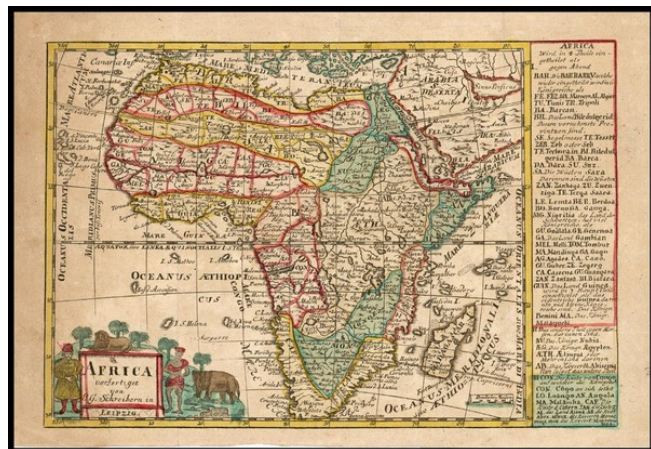

## Africa verfertigt von John George Schreiber in Leipzig

**Stock#:** 15467  
**Map Maker:** Schreiber  
**Date:** 1730  
**Place:** Augsburg  
**Color:** Hand Colored  
**Condition:** VG  
**Size:** 9.5 x 6 inches  
**Price:** \$245.00

### Description:

Attractive map of Africa with accompanying table from Schreiber's Atlas Minor.

Richly detailed throughout and colored by region. Embellished with a cartouche showing two African natives, a lion and an elephant.