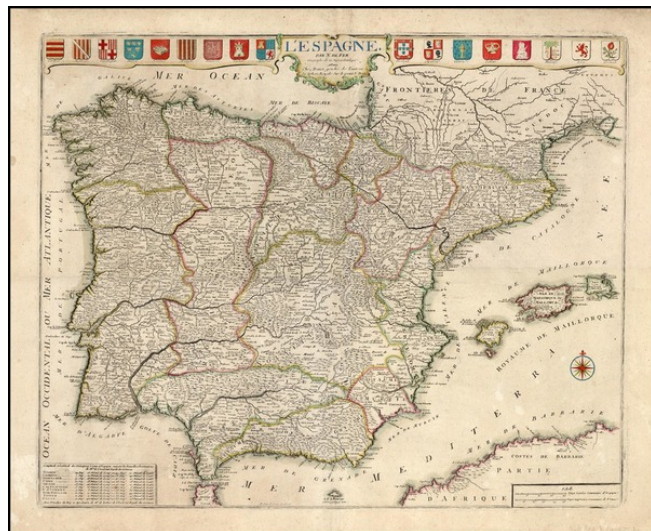

Barry Lawrence Ruderman Antique Maps Inc.

7407 La Jolla Boulevard
La Jolla, CA 92037

www.raremaps.com

(858) 551-8500
blr@raremaps.com

L'Espagne . . .

Stock#: 15384
Map Maker: de Fer / Danet
Date: 1700 (1740)
Place: Paris
Color: Hand Colored
Condition: VG
Size: 28 x 18 inches
Price: SOLD

Description:

Scarce decorative map of Spain, featuring the coat of arms of the 17 provinces of Spain, which then included Portugal and Algarve. A table at the lower left shows the coordinates for the location of Spain's 10 principal cities. Majorca, Minorca and Ibeza appear prominently, with excellent detail. A good example, with very wide margins. Both the De Fer and Danet editions of this map are now quite scarce on the market.