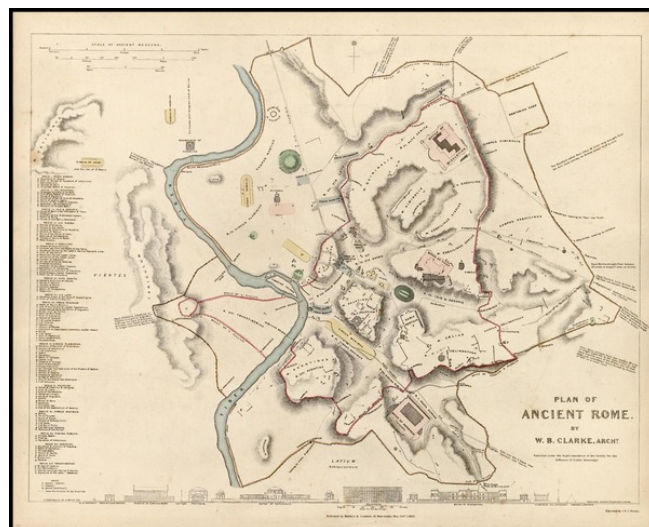

## Plan of Ancient Rome. By W.B. Clarke, Archt.

**Stock#:** 15263  
**Map Maker:** SDUK  
  
**Date:** 1830  
**Place:** London  
**Color:** Hand Colored  
**Condition:** VG  
**Size:** 15.5 x 12 inches  
  
**Price:** SOLD

### Description:

Fabulous town plan of Ancient Rome, including a description and location of many of the ancient walls and buildings that made up the city. Includes profiles of 10 famous structures at the bottom and an number of notes. One of the best 19th Century English towns plans to appear in a commercial atlas.