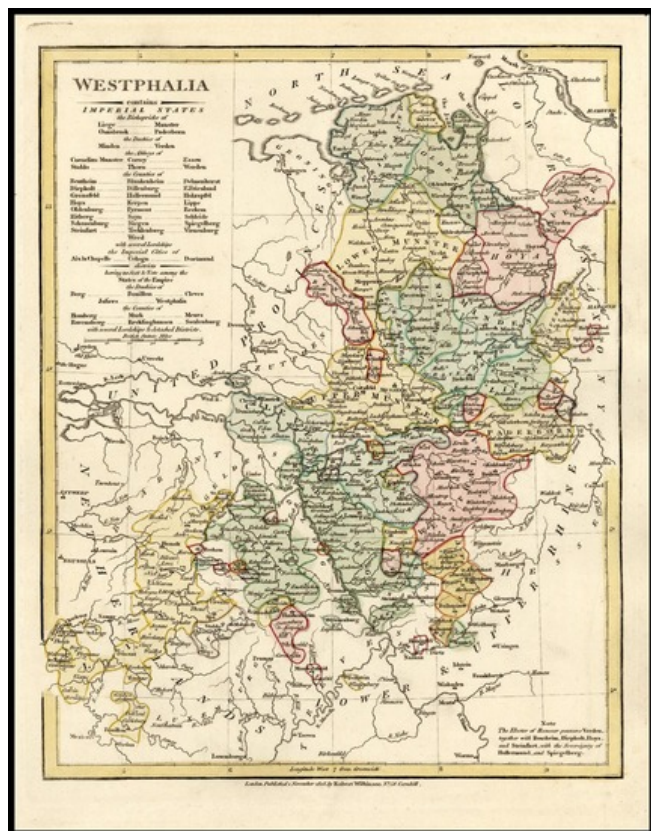

Barry Lawrence Ruderman Antique Maps Inc.

7407 La Jolla Boulevard
La Jolla, CA 92037

www.raremaps.com

(858) 551-8500
blr@raremaps.com

Westphalia . . .

Stock#: 15112
Map Maker: Wilkinson
Date: 1809
Place: London
Color: Hand Colored
Condition: VG+
Size: 11.5 x 9 inches
Price: SOLD

Description:

Detailed regional map of Germany, with a table identifying Bishopricks, Duchies, Abbeys, Lordships, Imperial Cities and Counties within the regions shown. Robert Wilkinson was active in London as a cartographic publisher from 1785 to 1825. He produced a number of nice works, including a General Atlas and a re-issuance of Bowen & Kitchen's English Atlas, along with excellent large format separate maps.