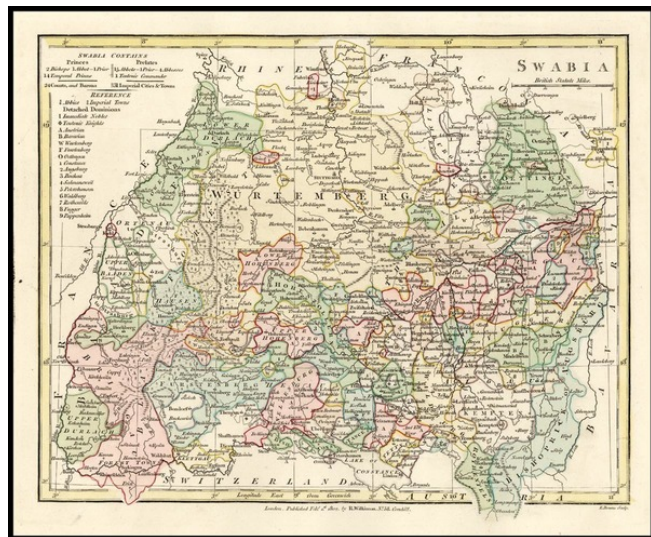

## Swabia

**Stock#:** 15110  
**Map Maker:** Wilkinson  
**Date:** 1802  
**Place:** London  
**Color:** Hand Colored  
**Condition:** VG+  
**Size:** 11.5 x 9 inches  
**Price:** SOLD

### Description:

Detailed regional map of Germany, with a table identifying Princes, Prelates, Abbies, Imperial Towns, and other subdivisions within the regions shown. Robert Wilkinson was active in London as a cartographic publisher from 1785 to 1825. He produced a number of nice works, including a General Atlas and a re-issuance of Bowen & Kitchen's English Atlas, along with excellent large format separate maps.