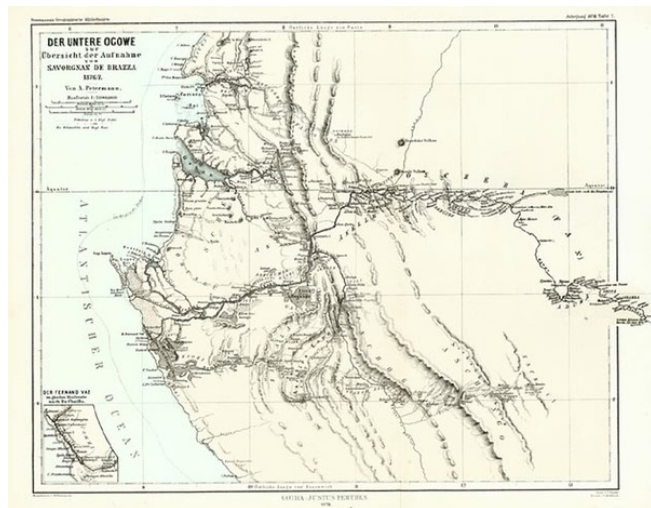

Barry Lawrence Ruderman Antique Maps Inc.

7407 La Jolla Boulevard
La Jolla, CA 92037

www.raremaps.com

(858) 551-8500
blr@raremaps.com

Der Untere Ogowe nur Übersicht der Aufnahme Savorgnan De Brazza 1876/7

Stock#: 1481
Map Maker: Petermann
Date: 1878
Place: Gotha
Color: Color
Condition: Fine
Size: 12 x 10 inches
Price: SOLD

Description:

Detailed regional map of western Equatorial Africa, from Petermann. Centered on Cap Lopez and the Ogoué River, extending inland to Adsana and Aduma. Extremely detailed for the period.