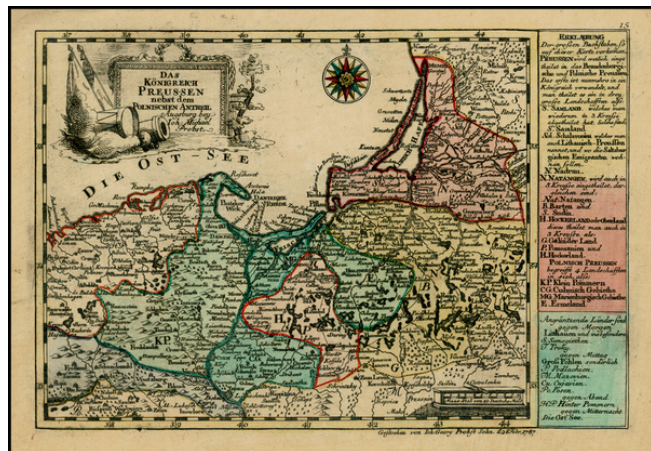

Barry Lawrence Ruderman Antique Maps Inc.

7407 La Jolla Boulevard
La Jolla, CA 92037

www.raremaps.com

(858) 551-8500
blr@raremaps.com

Das Konigreich Preussen nebst dem Polnischen Antheil

Stock#: 14718
Map Maker: Probst
Date: 1787
Place: Augsburg
Color: Hand Colored
Condition: VG
Size: 10 x 6.5 inches
Price: SOLD

Description:

Decorative map of Prussia, the Baltic region and part of Poland, from Probst's scarce atlas. Highly detailed, with decorative cartouch and compass rose.

Detailed Condition: