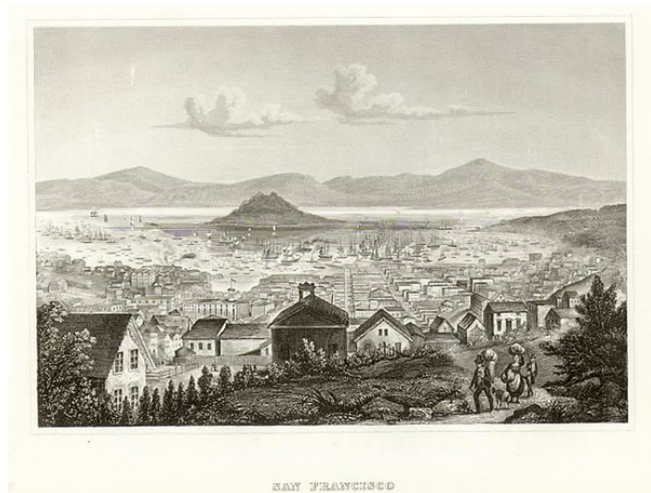

Barry Lawrence Ruderman Antique Maps Inc.

7407 La Jolla Boulevard
La Jolla, CA 92037

www.raremaps.com

(858) 551-8500
blr@raremaps.com

San Francisco

Stock#: 1445
Map Maker: Meyer's Universum
Date: 1853
Place: Hildeburghausen
Color: Uncolored
Condition: VG
Size: 6.5 x 4 inches
Price: SOLD

Description:

Terrific steel plate engraved view of the City of San Francisco from the hills, facing the bay. Shows a booming town, with 100s of ships at anchor and Alcatraz in the background.

Detailed Condition: