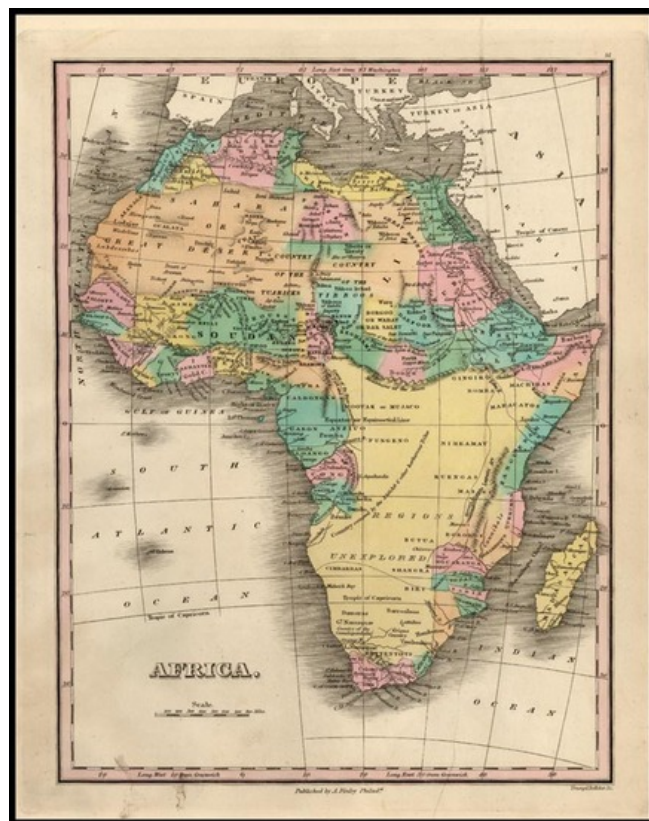

Barry Lawrence Ruderman Antique Maps Inc.

7407 La Jolla Boulevard
La Jolla, CA 92037

www.raremaps.com

(858) 551-8500
blr@raremaps.com

Africa

Stock#: 14355
Map Maker: Finley
Date: 1827
Place: Philadelphia
Color: Hand Colored
Condition: VG
Size: 11.5 x 9 inches
Price: SOLD

Description:

Interesting map of Africa, colored by countries and colonial possessions, from a rare late edition of Finley's New General Atlas. Wonderful color. Includes some unexplored regions in Central Africa.