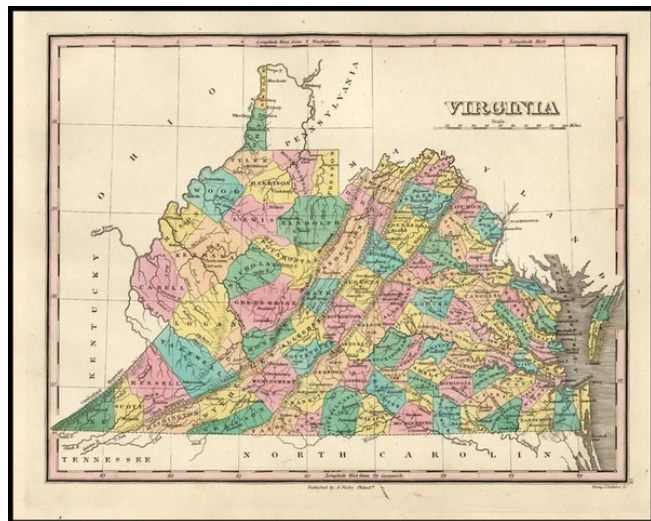

Barry Lawrence Ruderman Antique Maps Inc.

7407 La Jolla Boulevard
La Jolla, CA 92037

www.raremaps.com

(858) 551-8500
blr@raremaps.com

Virginia

Stock#: 14316
Map Maker: Finley
Date: 1827
Place: Philadelphia
Color: Hand Colored
Condition: VG
Size: 11 x 9 inches
Price: SOLD

Description:

Striking map of the state from Finley's atlas, colored by counties and showing towns, roads, rivers, mountains and other geographical features. The western portion of the state lacks a number of Counties.