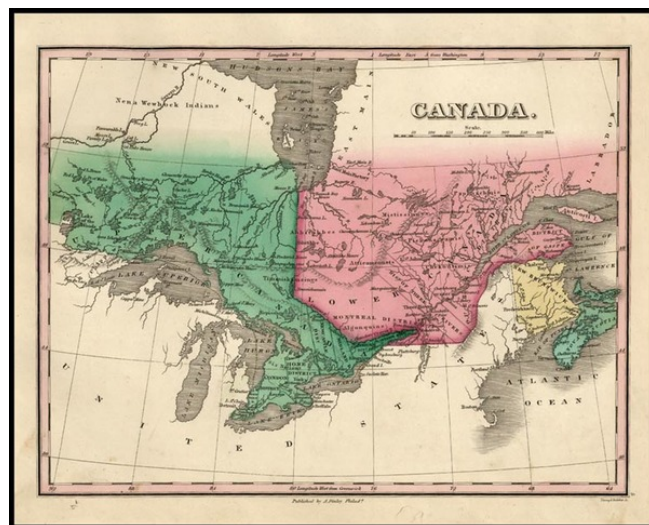

Barry Lawrence Ruderman Antique Maps Inc.

7407 La Jolla Boulevard
La Jolla, CA 92037

www.raremaps.com

(858) 551-8500
blr@raremaps.com

Canada

Stock#: 14303
Map Maker: Finley
Date: 1827
Place: Philadelphia
Color: Hand Colored
Condition: VG
Size: 11 x 8.5 inches
Price: SOLD

Description:

Detailed map of the Great Lakes and Eastern Canada, colored by regions and showing towns, rivers, lakes, islands, bays ,etc. Early roads are also shown.

Detailed Condition: