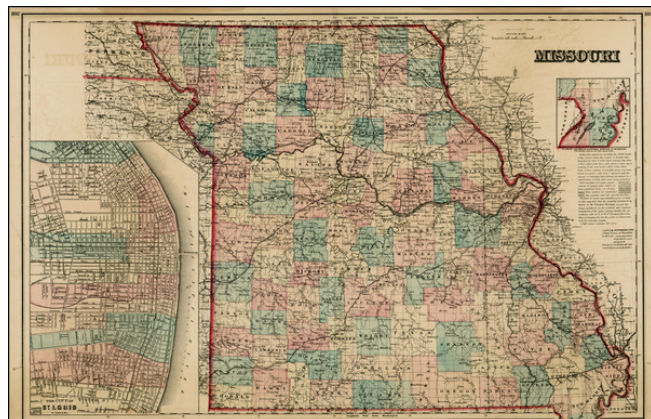

Barry Lawrence Ruderman Antique Maps Inc.

7407 La Jolla Boulevard
La Jolla, CA 92037

www.raremaps.com

(858) 551-8500
blr@raremaps.com

Missouri

Stock#: 1427
Map Maker: Gray
Date: 1876
Place: New York
Color: Hand Colored
Condition: VG-
Size: 25.5 x 16.5 inches
Price: SOLD

Description:

Detailed map of Missouri, showing towns, townships, roads, railroads, rivers, train stations, lakes, etc. Large inset map of St. Louis. Colored by County. Repaired tears along the crease and the margins.