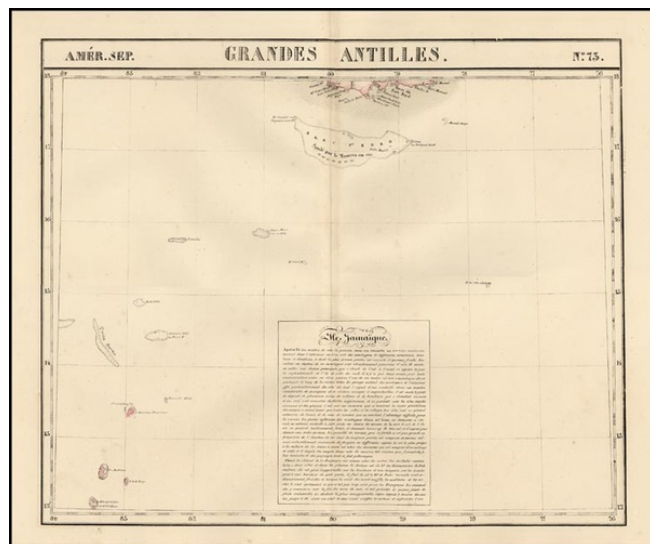

**Barry Lawrence Ruderman  
Antique Maps Inc.**

7407 La Jolla Boulevard  
La Jolla, CA 92037

www.raremaps.com

(858) 551-8500  
blr@raremaps.com

---

**Amer. Sep. No. 73. Grandes Antilles. [Part of Jamaica]**

**Stock#:** 14184  
**Map Maker:** Vandermaelen  
**Date:** 1825  
**Place:** Brussels  
**Color:** Hand Colored  
**Condition:** VG  
**Size:** 20 x 18 inches  
**Price:** SOLD

**Description:**

Interesting map showing the southern coast of Jamaica. From Vandermaelen's remarkable 6 volume atlas, which if combined as globe gores forms an immense globe. Vandermaelen accomplished the first atlas mapping of the world on a uniform scale.